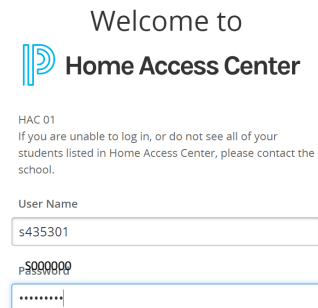

# GRMS Step by Step Instructions to Access HAC

Step 1: Click on HAC (top right corner of the [GRMS Website](#))

Step 2: Click on [Home Access Center](#)

Step 3: Enter your student or parent login and password

If you do not already have a parent account, [click here for directions](#) to set up your parent HAC Account.

If your student is accessing HAC their access is their *S#####* and their password (*animal###*). These are the same credentials students use to access schoology and iReady.